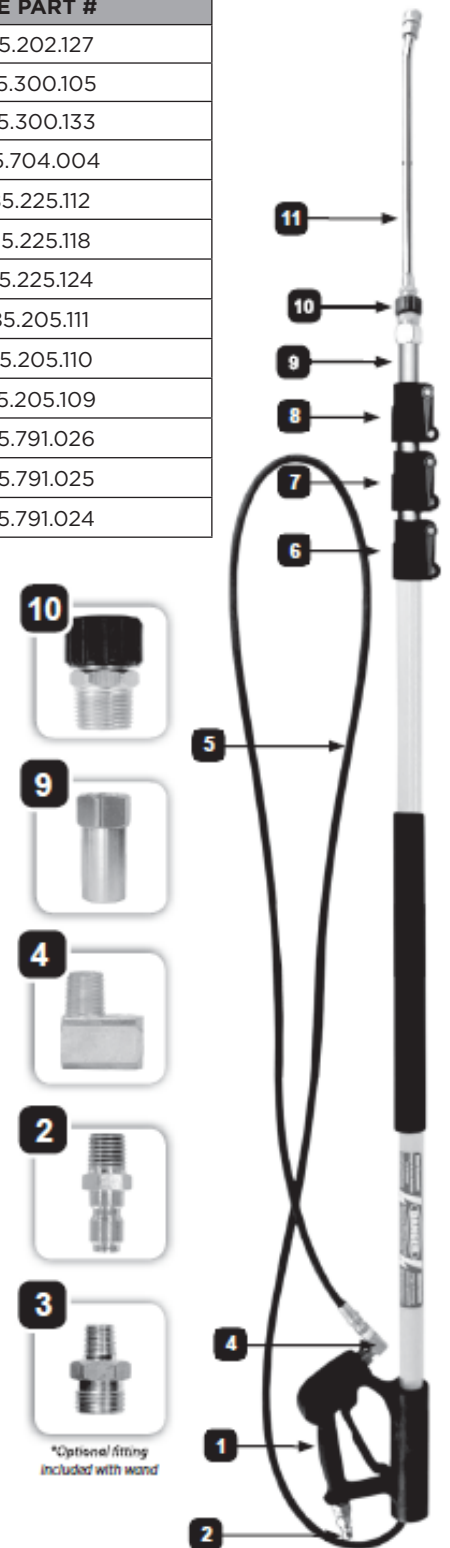

PARTS BREAKDOWN TELESCOPING WANDS

MODELS: MULTIPLE

12 FOOT MODEL: 85.206.012L

18 FOOT MODEL: 85.206.018L

24 FOOT MODEL: 85.206.424L

BEPOWEREQUIPMENT

.COM

PARTS BREAKDOWN TELESCOPING WANDS

MODELS: MULTIPLE

REF #	DESCRIPTION	QTY	BE PART #
1	GUN ASSEMBLY	1	85.202.127
2	3/8" MNPT PLUG	1	85.300.105
3	3/8" M22 (OPTIONAL FITTING)	1	85.300.133
4	1/4" BRASS ELBOW	1	85.704.004
5	12FT HOSE ASSEMBLY (FOR 85.206.012L)	1	85.225.112
5	18FT HOSE ASSEMBLY (FOR 85.206.018L)	1	85.225.118
5	24T HOSE ASSEMBLY (FOR 85.206.424L)	1	85.225.124
6	*LEVER LOCK, LARGE	1	85.205.111
7	**LEVER LOCK, MEDIUM	1	85.205.110
8	***LEVER LOCK, SMALL	1	85.205.109
9	ADAPTER, POLE	1	85.791.026
10	1/4" X 1-1/2" M22 FITTING	1	85.791.025
11	LANCE WITH FITTING	1	85.791.024

*12 FT MODEL 85.206.012L, USES ONLY THE LARGE LEVER LOCK

**18 FT MODEL 85.206.018L, USES MEDIUM AND LARGE LEVER LOCKS

***24 FT MODEL 85.206.424L, USES ALL THREE LEVER LOCKS

24 FOOT MODEL SHOWN FOR REFERENCE